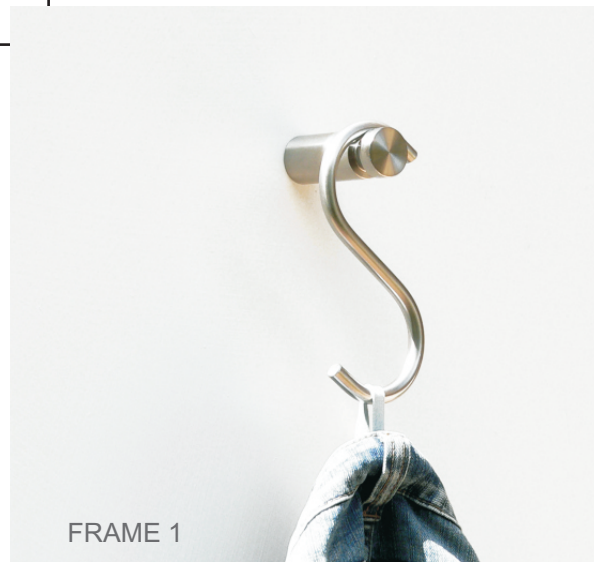

ANCHOR 1

SUNCHARIOT 2

DIRECTIONS 10

EQUILATERAL 3

CONTEMPORARY SPACE

IN
SILVIS

COAT HANGERS AND COAT HANGERS HOLDERS

www.insilvis.com

An innovative collection of stainless steel clothes hangers, manufacturable according to the Customer's measurements, in order to guarantee a perfect support for clothing of every size.

Items endowed with autonomous aesthetical quality, designed as a field field of formal energy for the symbolization of the piece of clothing.