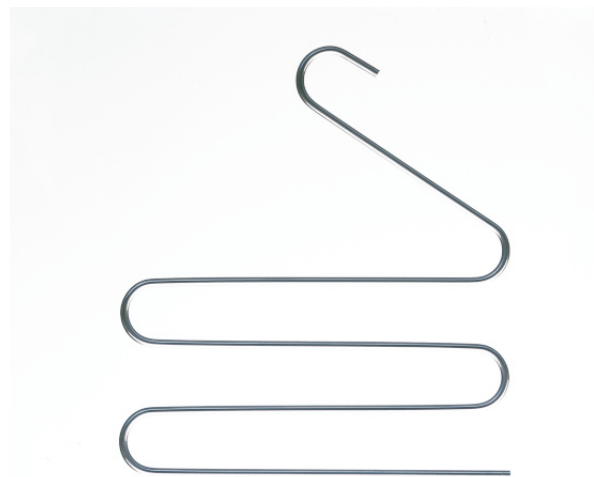

BEAUTY AND FUNCTION

An innovative collection of stainless steel clothes hangers, manufacturable according to the Customer's measurements, in order to guarantee a perfect support for clothing of every size.

Items endowed with autonomous aesthetical quality, designed as a field field of formal energy for the symbolization of the piece of clothing.

Models perfectly suitable for all INSILVIS coat hangers holders.

FRAME 10