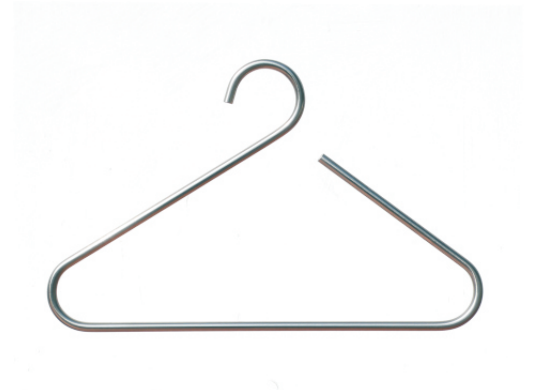

FRAME 1

FRAME 2

FRAME 25

FRAME 26

FRAME 3

FRAME 4

PROGRAMMA 145

BEAUTY AND FUNCTION

An innovative collection of stainless steel clothes hangers, manufacturable according to the Customer's measurements, in order to guarantee a perfect support for clothing of every size.

Items endowed with autonomous aesthetical quality, designed as a field field of formal energy for the symbolization of the piece of clothing.